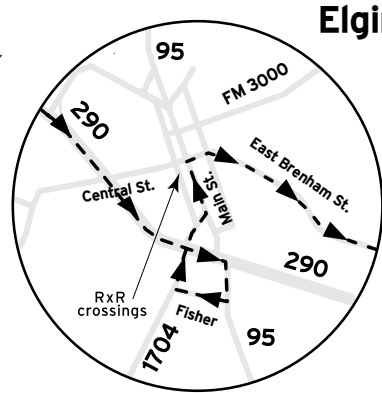

70 - 100 Mile Route Map

Start

Decker Lane
FM 3177

TRAVIS COUNTY
EXPO CENTER

Decker Lane
FM 3177

Decker Lake Rd

FM 969

FM 969

FM 969

FM 969

FM 969

FM 969

100 Mile

Rest Stops

70 Mile

Outbound

Return

Time Cut Off
After 2 hours,
Riders directed to
70 mile route