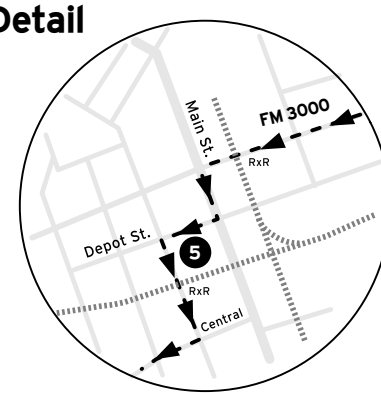

70 - 100 Mile Route Map

Start

Decker Lane
FM 3177

TRAVIS COUNTY
EXPO CENTER

Decker Lane
FM 3177

Decker Lake Rd

FM 969

FM 969

FM 969

FM 969

FM 969

FM 969

100 Mile

Rest Stops

70 Mile

Outbound

Return

Time Cut Off
After 2 hours,
Riders directed to
70 mile route